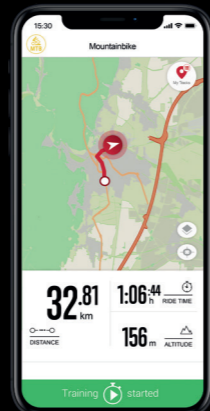

HIGHLIGHTS

Navigation

1.77" Color Display

E-Bike Ready

150+

Functions

Sensor support

Barometric Altitude

Smartphone connectivity

SHARE WITH

and many more

WHITE

ROX 11.1 EVO

WHITE

TECHNICAL FEATURES

- GPS + GLONASS + GALILEO
- Barometric Altitude
- Crash Detection
- Full Color Display
- IP67 Dust- and Waterproof
- Ambient Light Sensor
- USB-C Charging and Data Transfer
- .FIT File Data exchange

CONNECTIVITY

- SIGMA RIDE App
- E-Bike Ready
- Komoot Navigation
- Smart Notifications
- Speed & Cadence
- Heart Rate
- Power Meter
- Shifting
- Smart Trainers (ANT+)

CONTENTS

USB-C CABLE

ROX 11.1 EVO

GPS MOUNT